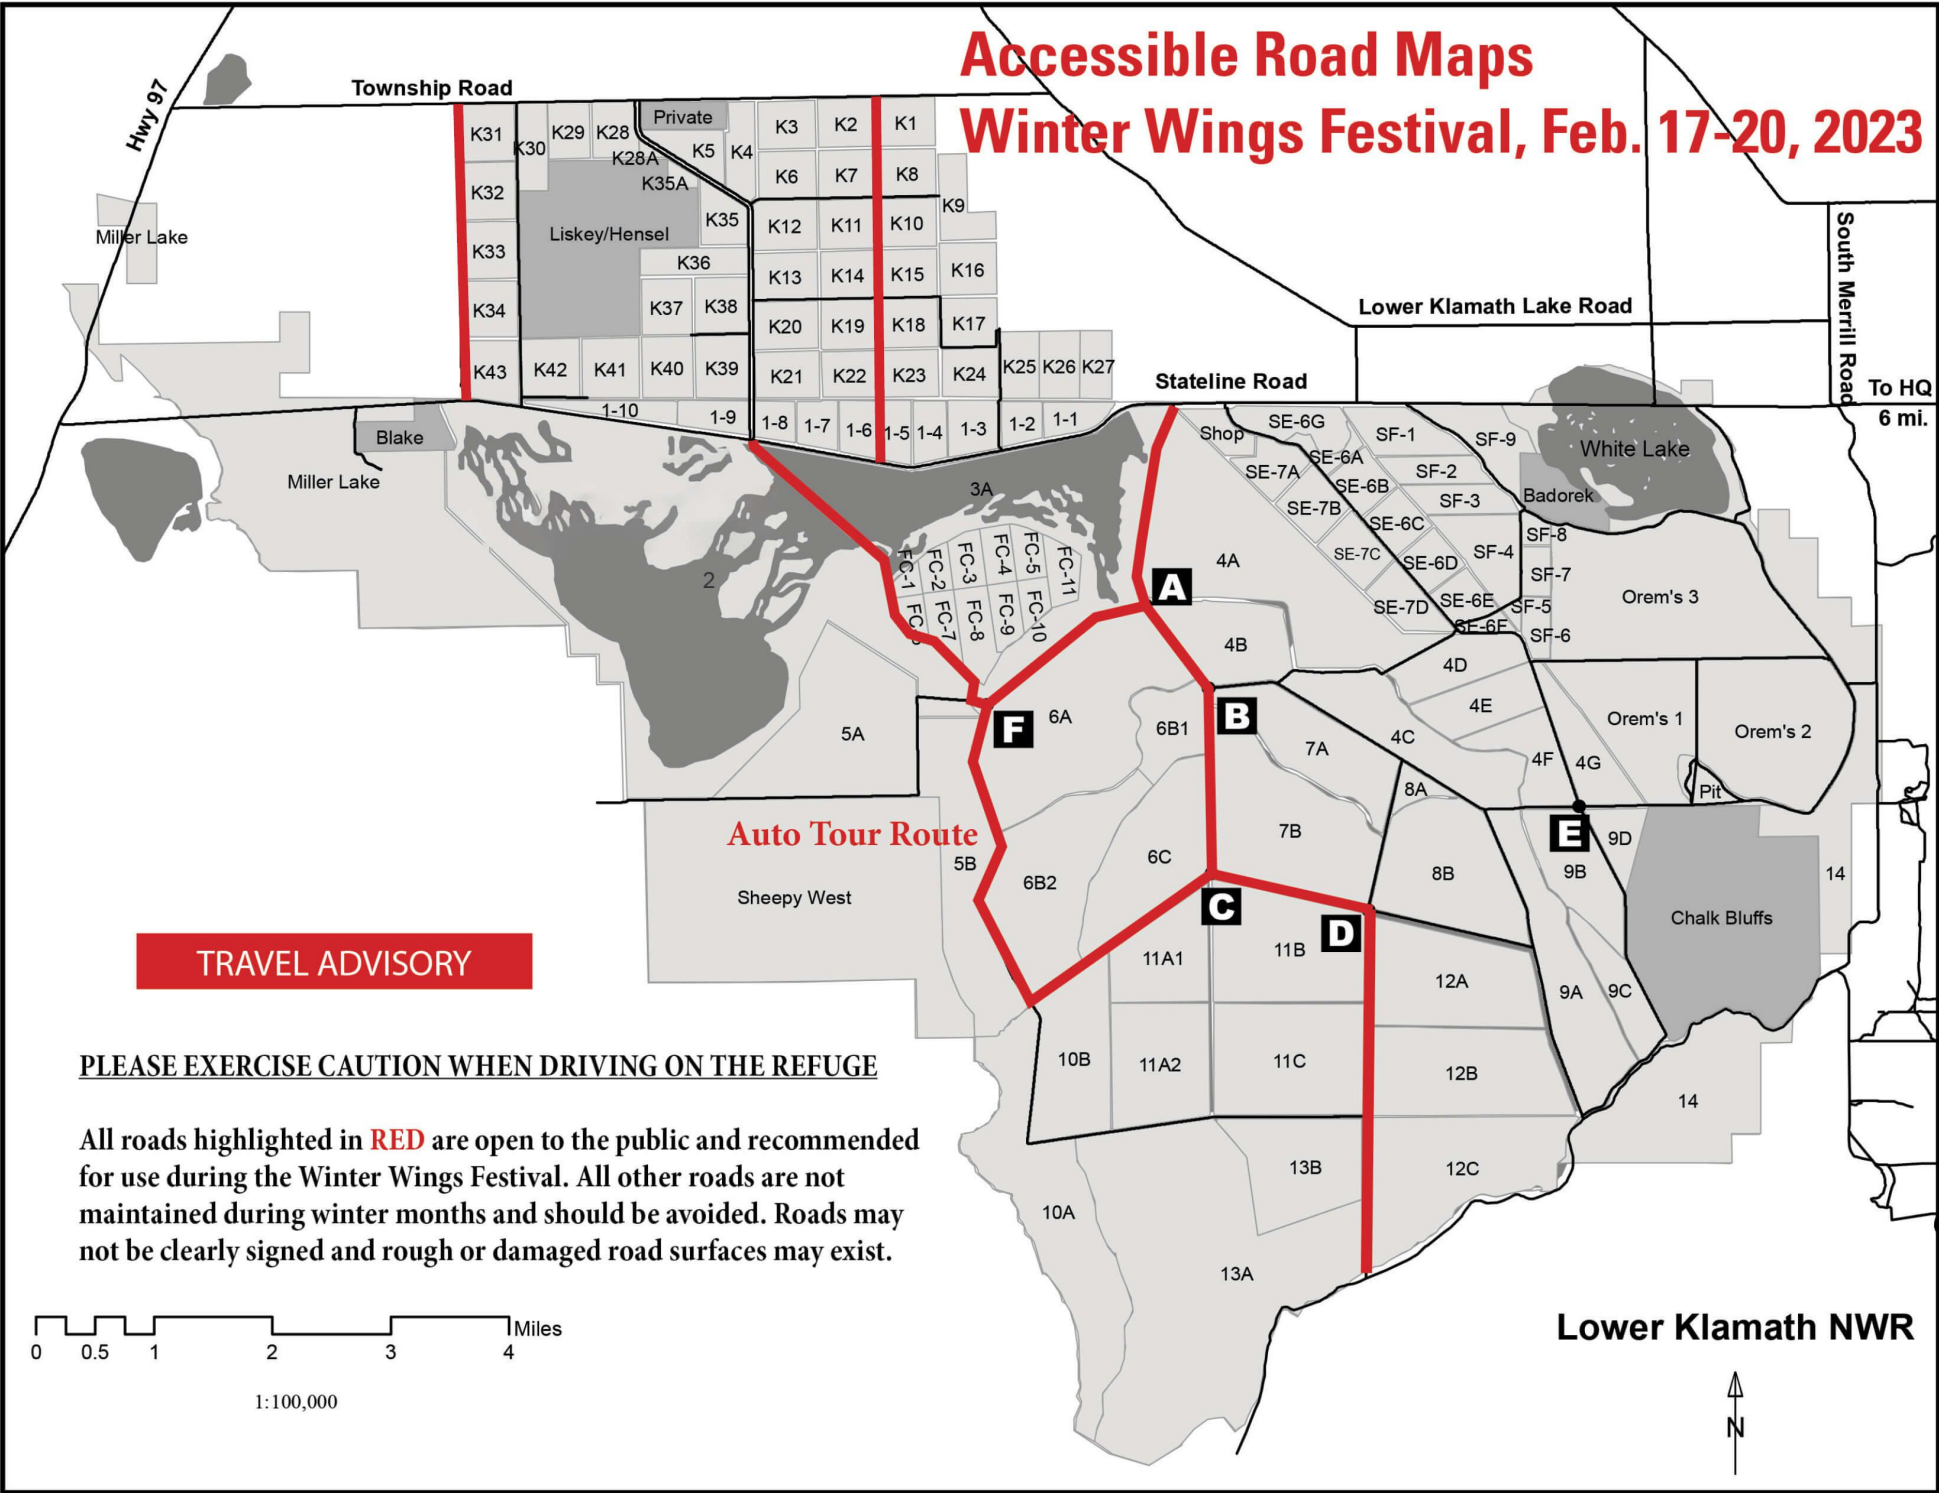

Accessible Road Maps

Winter Wings Festival, Feb. 17-20, 2023

TRAVEL ADVISORY

PLEASE EXERCISE CAUTION WHEN DRIVING ON THE REFUGE

All roads highlighted in **RED** are open to the public and recommended for use during the Winter Wings Festival. All other roads are not maintained during winter months and should be avoided. Roads may not be clearly signed and rough or damaged road surfaces may exist.