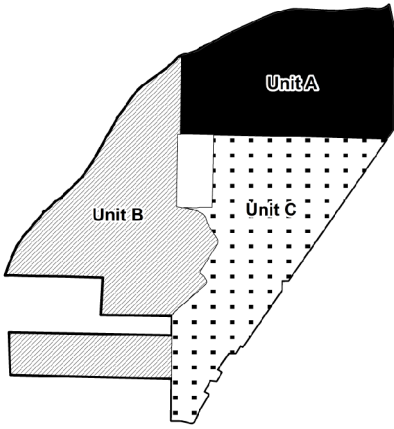

Klamath Wildlife Area Miller Island Unit

- Headquarters
- Boat Ramp
- Parking Area
- Check station/Information
- Restroom
- Birding Trailhead
- Klamath WA Roads (Open Year Round)
- Seasonal Road Closure
- Roads/Dikes-Closed to Motor Vehicles
- Hiking/Birding Trail (Open Year Round)
- Hunt Unit A
- Hunt Unit B
- Hunt Unit C
- Safety Zone
- Klamath River
- Agriculture
- Dog Training Area
- Uplands
- Wetlands