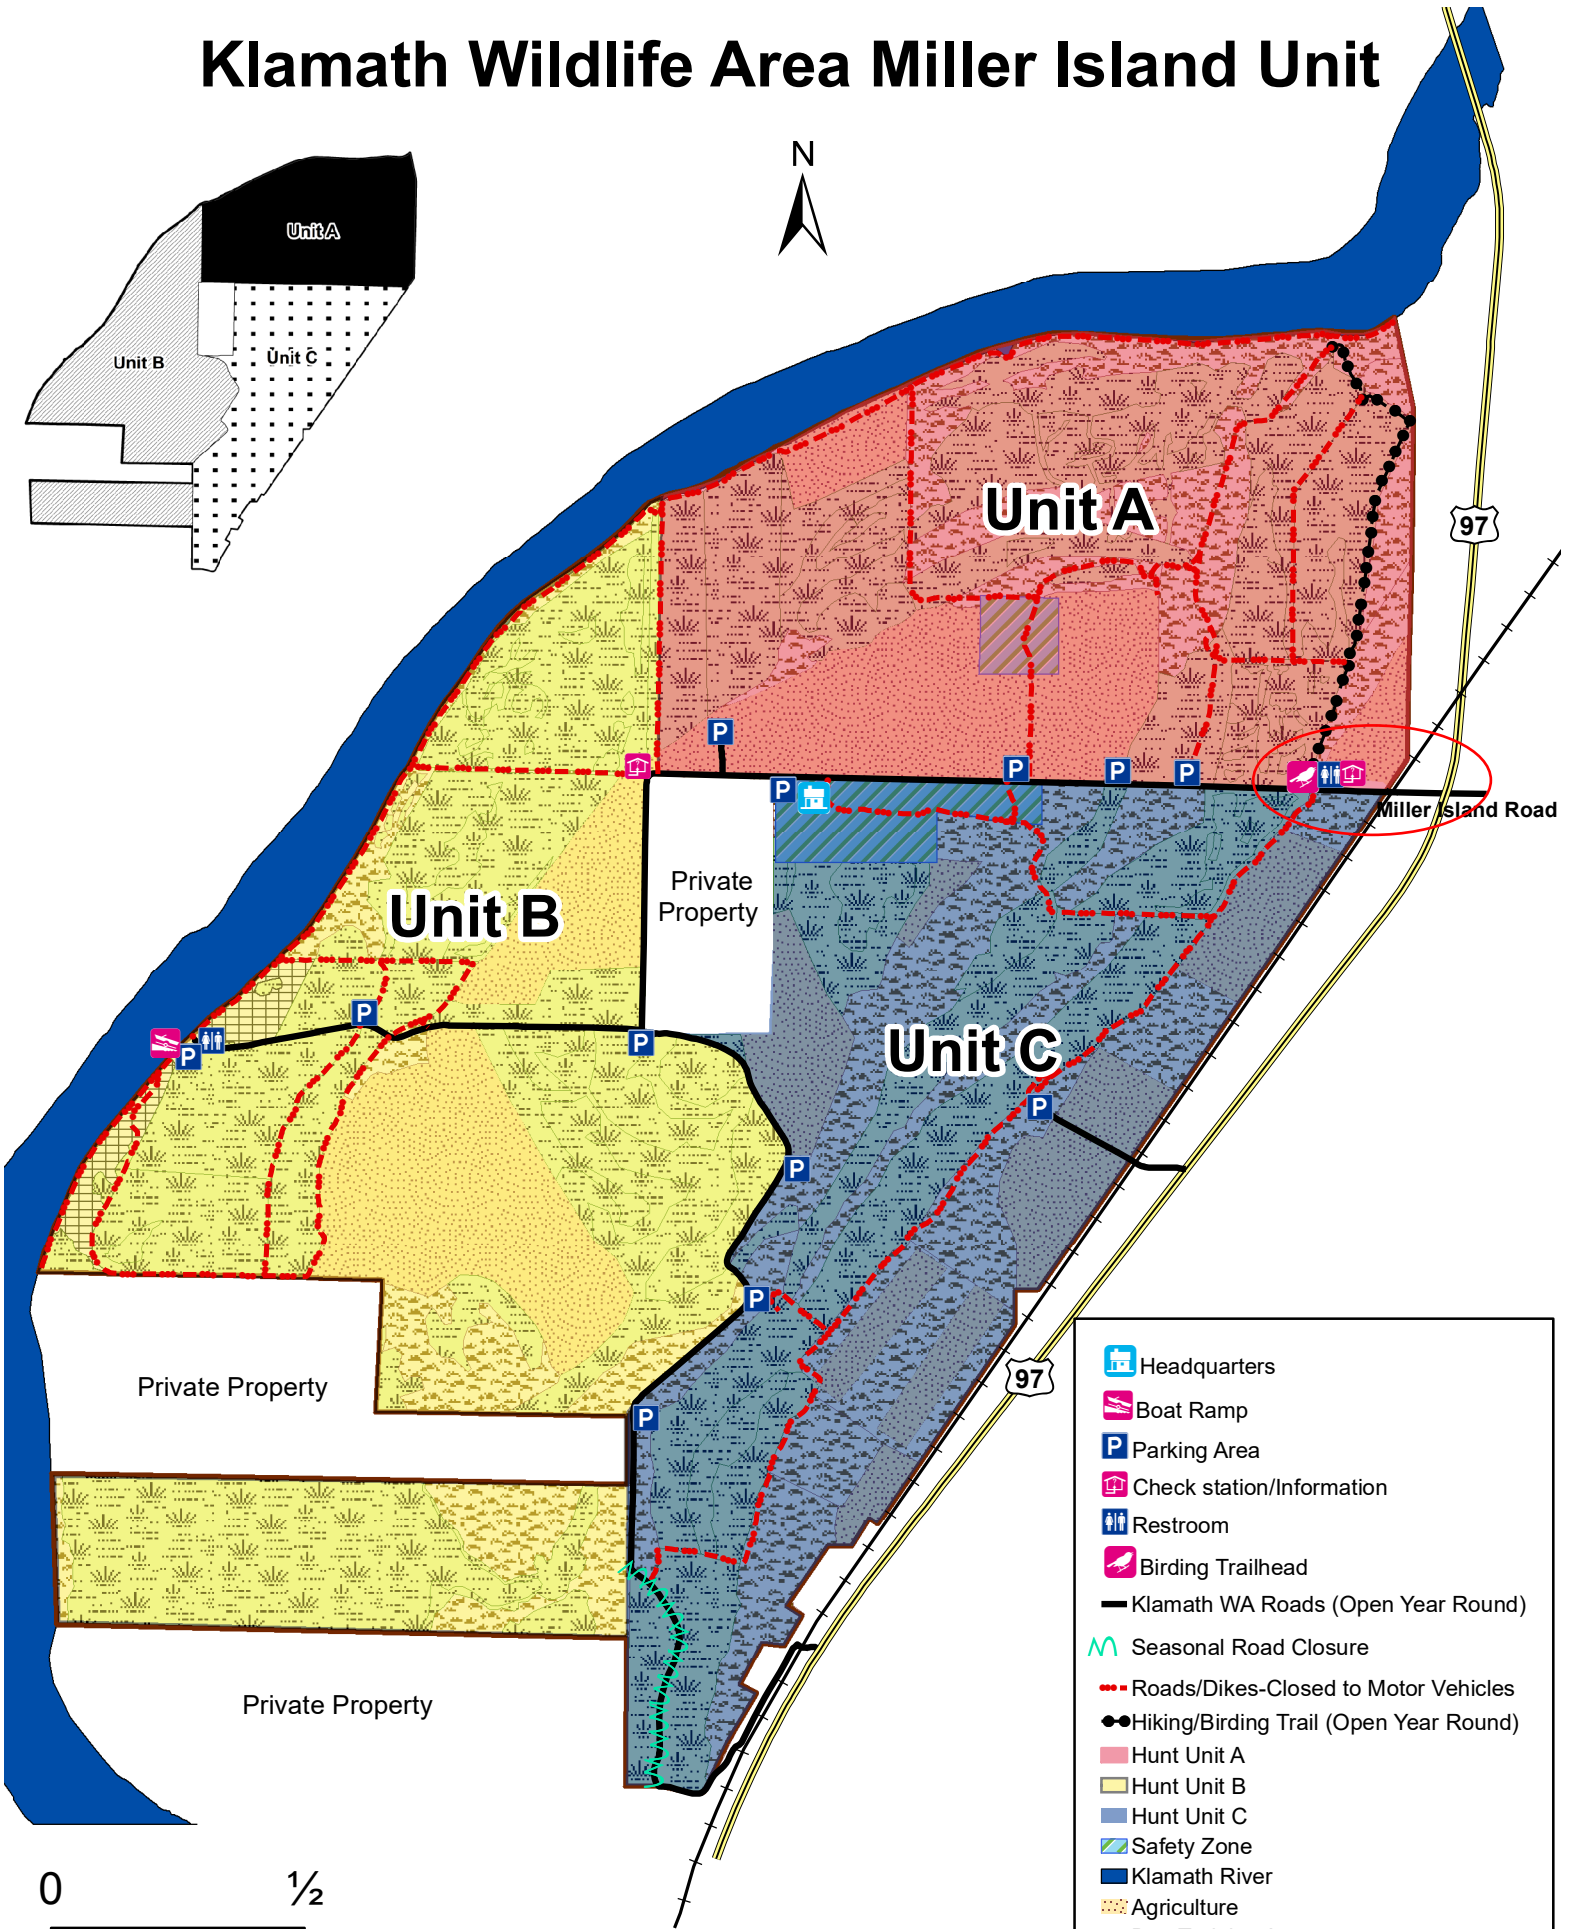

Klamath Wildlife Area Miller Island Unit

- Headquarters
- Boat Ramp
- Parking Area
- Check station/Information
- Restroom
- Birding Trailhead
- Klamath WA Roads (Open Year Round)
- Seasonal Road Closure
- Roads/Dikes-Closed to Motor Vehicles
- Hiking/Birding Trail (Open Year Round)
- Hunt Unit A
- Hunt Unit B
- Hunt Unit C
- Safety Zone
- Klamath River
- Agriculture
- Dog Training Area
- Uplands
- Wetlands