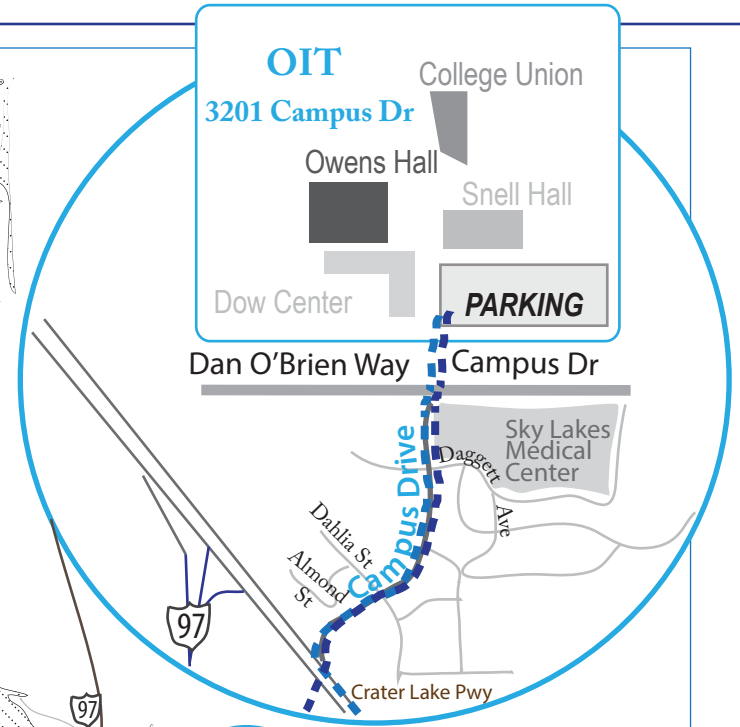

Klamath Falls OREGON

2016 WINTER WINGS FESTIVAL LOCATOR MAP

Running Y
Ranch Resort

Cooper's
Hawk Rd

Running Y Rd

140

THE LODGE AT
RUNNING Y

140

Lakeshore Dr

Upper
Klamath Lake

OLYMPIC INN

Avalon St
Austin St
South 6th St
Washburn Way

CIMARRON INN

OIT

3201 Campus Dr

College Union

Owens Hall

Snell Hall

Dow Center

PARKING

Dan O'Brien Way

Campus Dr

Sky Lakes
Medical Center

Dahlia St

W. Main St

Favell Museum
125 W. Main St
(541) 882 9996

Main St

Klamath Ave

Lake Ewauna

South 6th St

Washburn Way

OLYMPIC INN