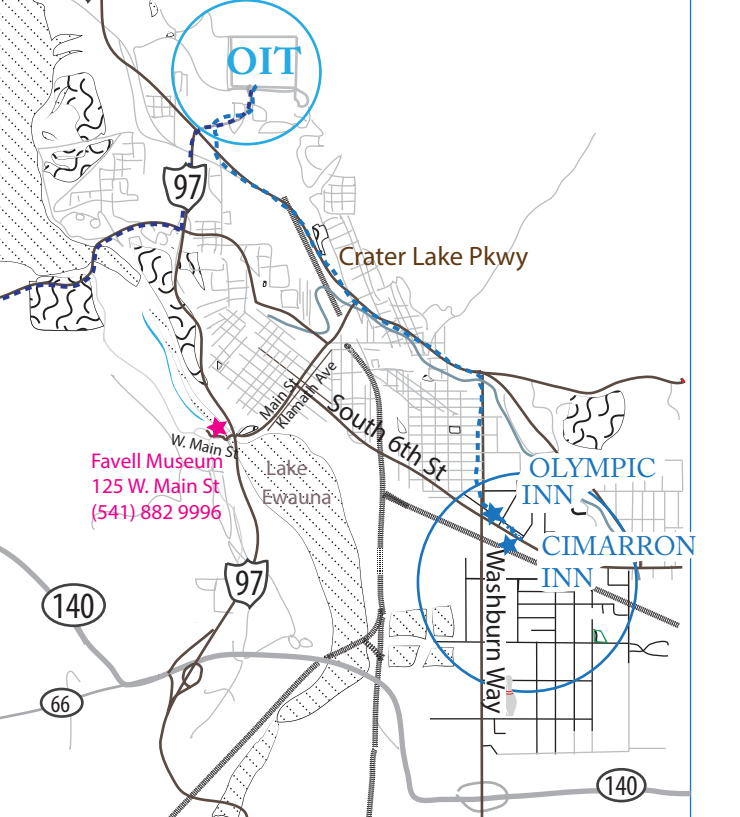

OIT

97

97

140

66

W. Main St

Favell Museum
125 W. Main St
(541) 882 9996

Main St

Klamath Ave

Lake Ewauna

South 6th St

Washburn Way

OLYMPIC INN

CIMARRON INN

140