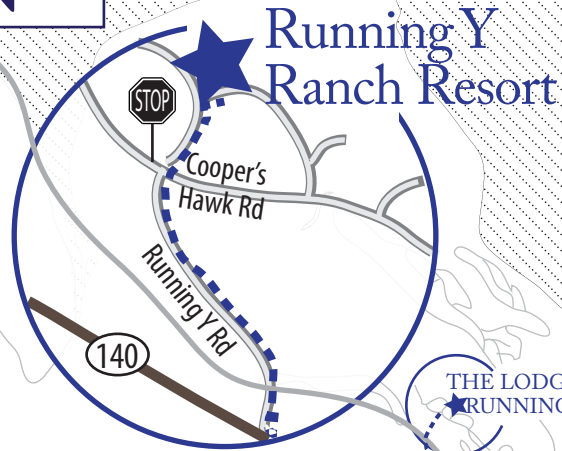

Klamath Falls OREGON

2016 WINTER WINGS FESTIVAL LOCATOR MAP

Running Y
Ranch Resort

Cooper's
Hawk Rd

Running Y Rd

140

THE LODGE AT
RUNNING Y

140

Lakeshore Dr

Upper
Klamath Lake

OLYMPIC INN

Avalon St
Austin St
South 6th St
Washburn Way

CIMARRON INN

OIT

3201 Campus Dr

College Union

Owens Hall

Snell Hall

Dow Center

PARKING

Dan O'Brien Way

Campus Dr

Sky Lakes
Medical Center

Dahlia St

W. Main St

Favell Museum
125 W. Main St
(541) 882 9996

Main St

Klamath Ave

Lake Ewauna

South 6th St

Washburn Way

OLYMPIC INN