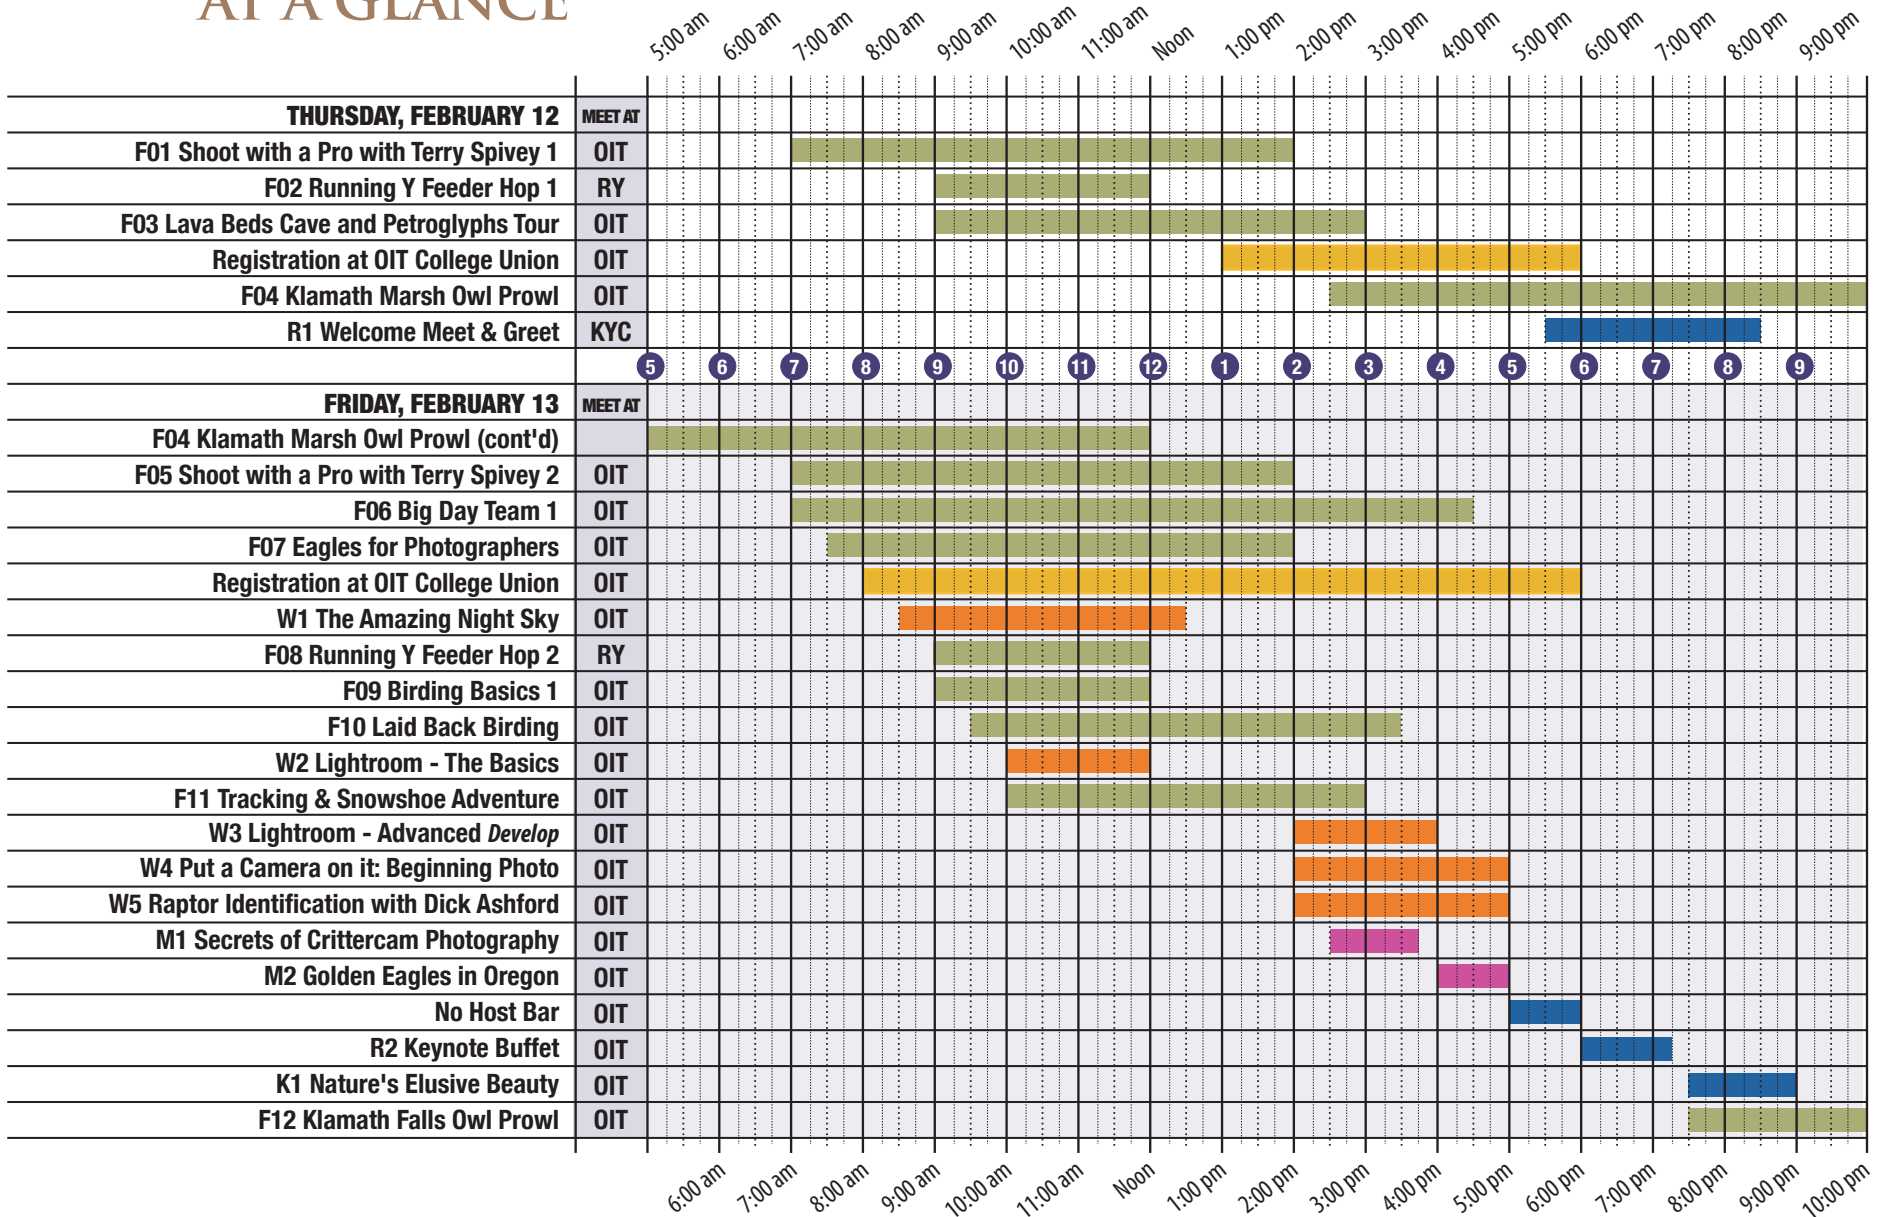

Klamath Basin
WINTER WINGS FESTIVAL
 2015 **SCHEDULE**
 AT A GLANCE

Meeting Places:

- RY = Running Y
- OIT = Oregon Institute of Technology
- KYC = Klamath Yacht Club

Events:

- Registration
- Field Trip
- Workshop
- Mini-Session
- Keynote or Reception

1

Klamath Basin
WINTER WINGS FESTIVAL
2015 SCHEDULE
AT A GLANCE

Meeting Places:

- RY = Running Y
- OIT = Oregon Institute of Technology
- KYC = Klamath Yacht Club

Events:

- Registration
- Field Trip
- Workshop
- Mini-Session
- Keynote or Reception