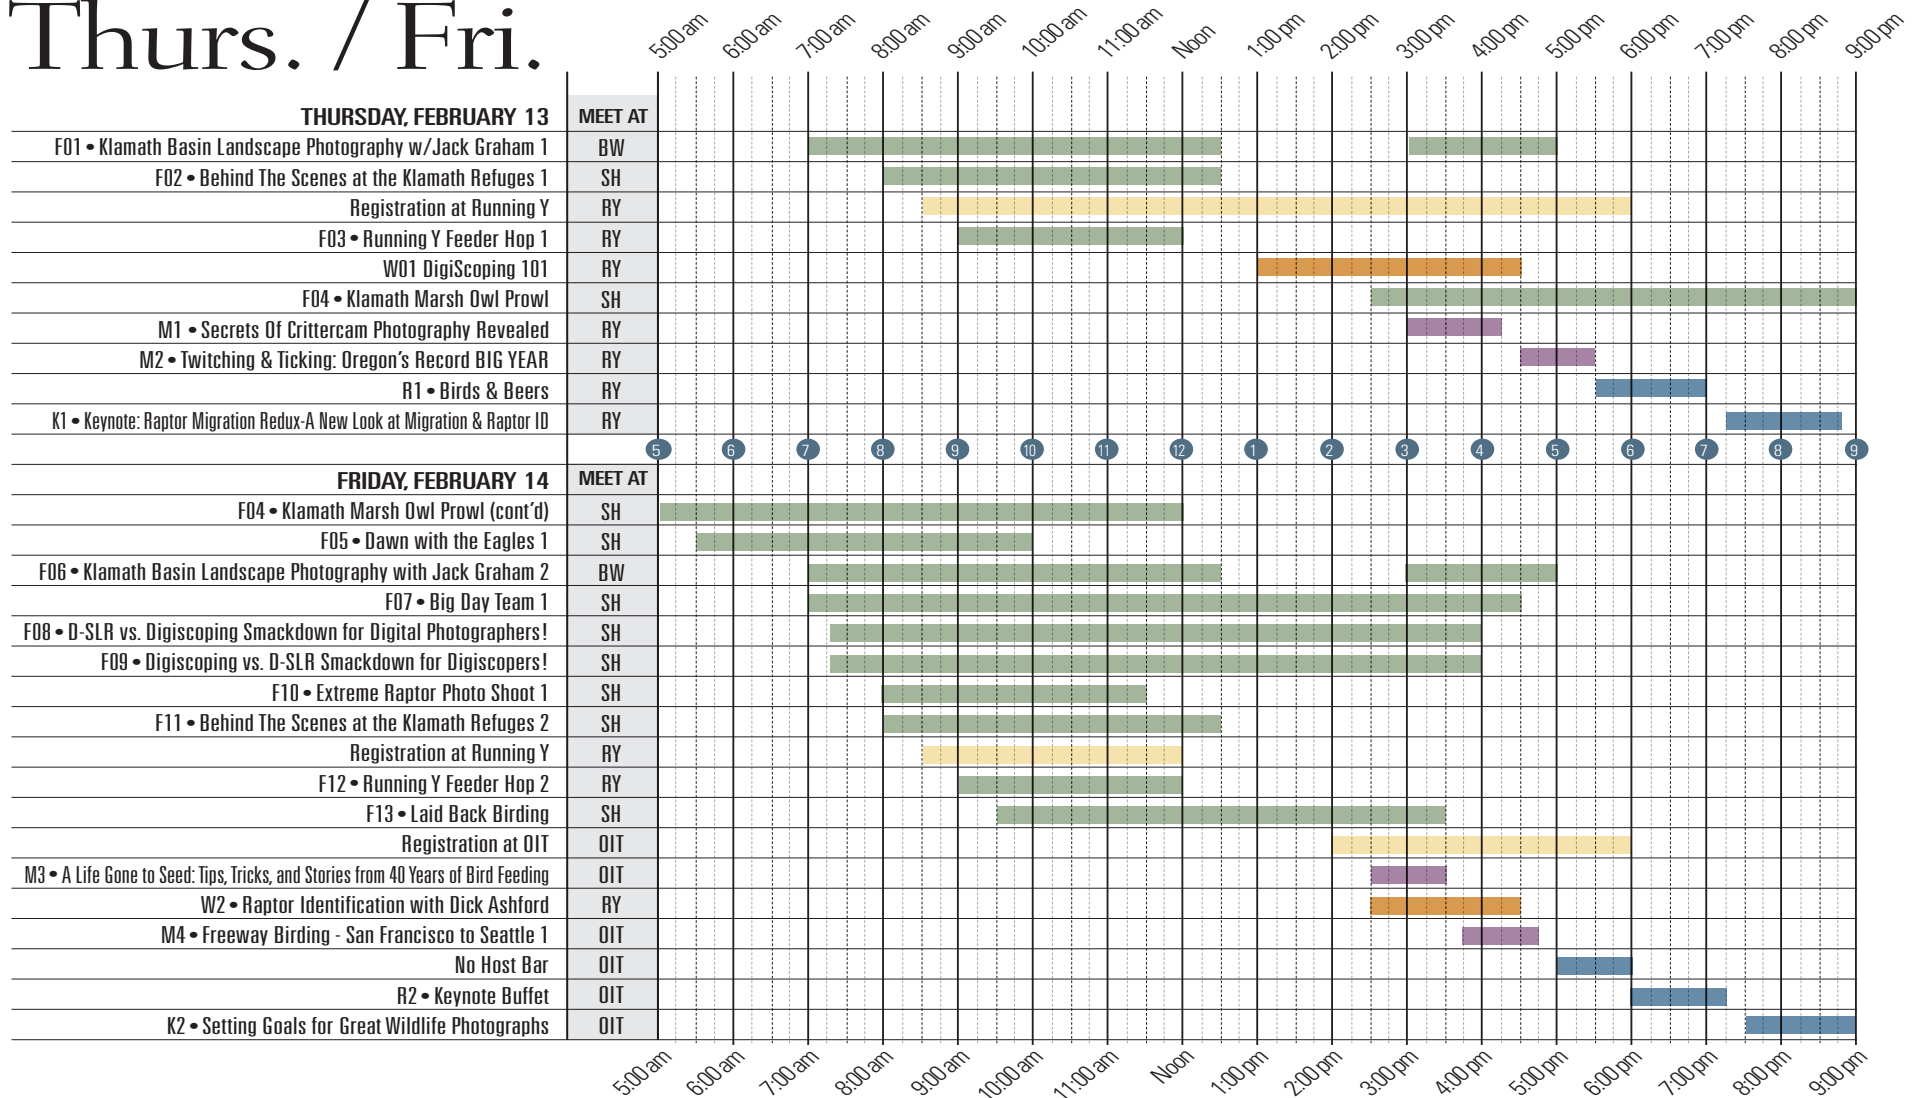

Winter Wings Festival

Schedule of Events | February 13-16, 2014 | Klamath Falls, Oregon

Key – Registration Field Trip Workshop Mini-Session Keynote or Reception
 Key for meeting place: **RY**= Lodge at Running Y Ranch, **Sh** = Shilo Inn Suites, **BW**= Best Western Olympic Inn, **OIT** = Oregon Institute of Technology, **FA** = Favell Museum, **ROE** = Roe Outfitters

Thurs. / Fri.

Winter Wings Festival

Schedule of Events | February 13-16, 2014 | Klamath Falls, Oregon

Saturday February 15

Key – Registration Field Trip Workshop Mini-Session Keynote or Reception

Key for meeting place: **RY**= Lodge at Running Y Ranch, **Sh** = Shilo Inn Suites, **BW**= Best Western Olympic Inn, **OIT** = Oregon Institute of Technology, **FA** = Favell Museum, **ROE** = Roe Outfitters

Winter Wings Festival

Schedule of Events | February 13-16, 2014 | Klamath Falls, Oregon

Sunday February 16

WinterWingsFest.org | 877-541-BIRD (2473)