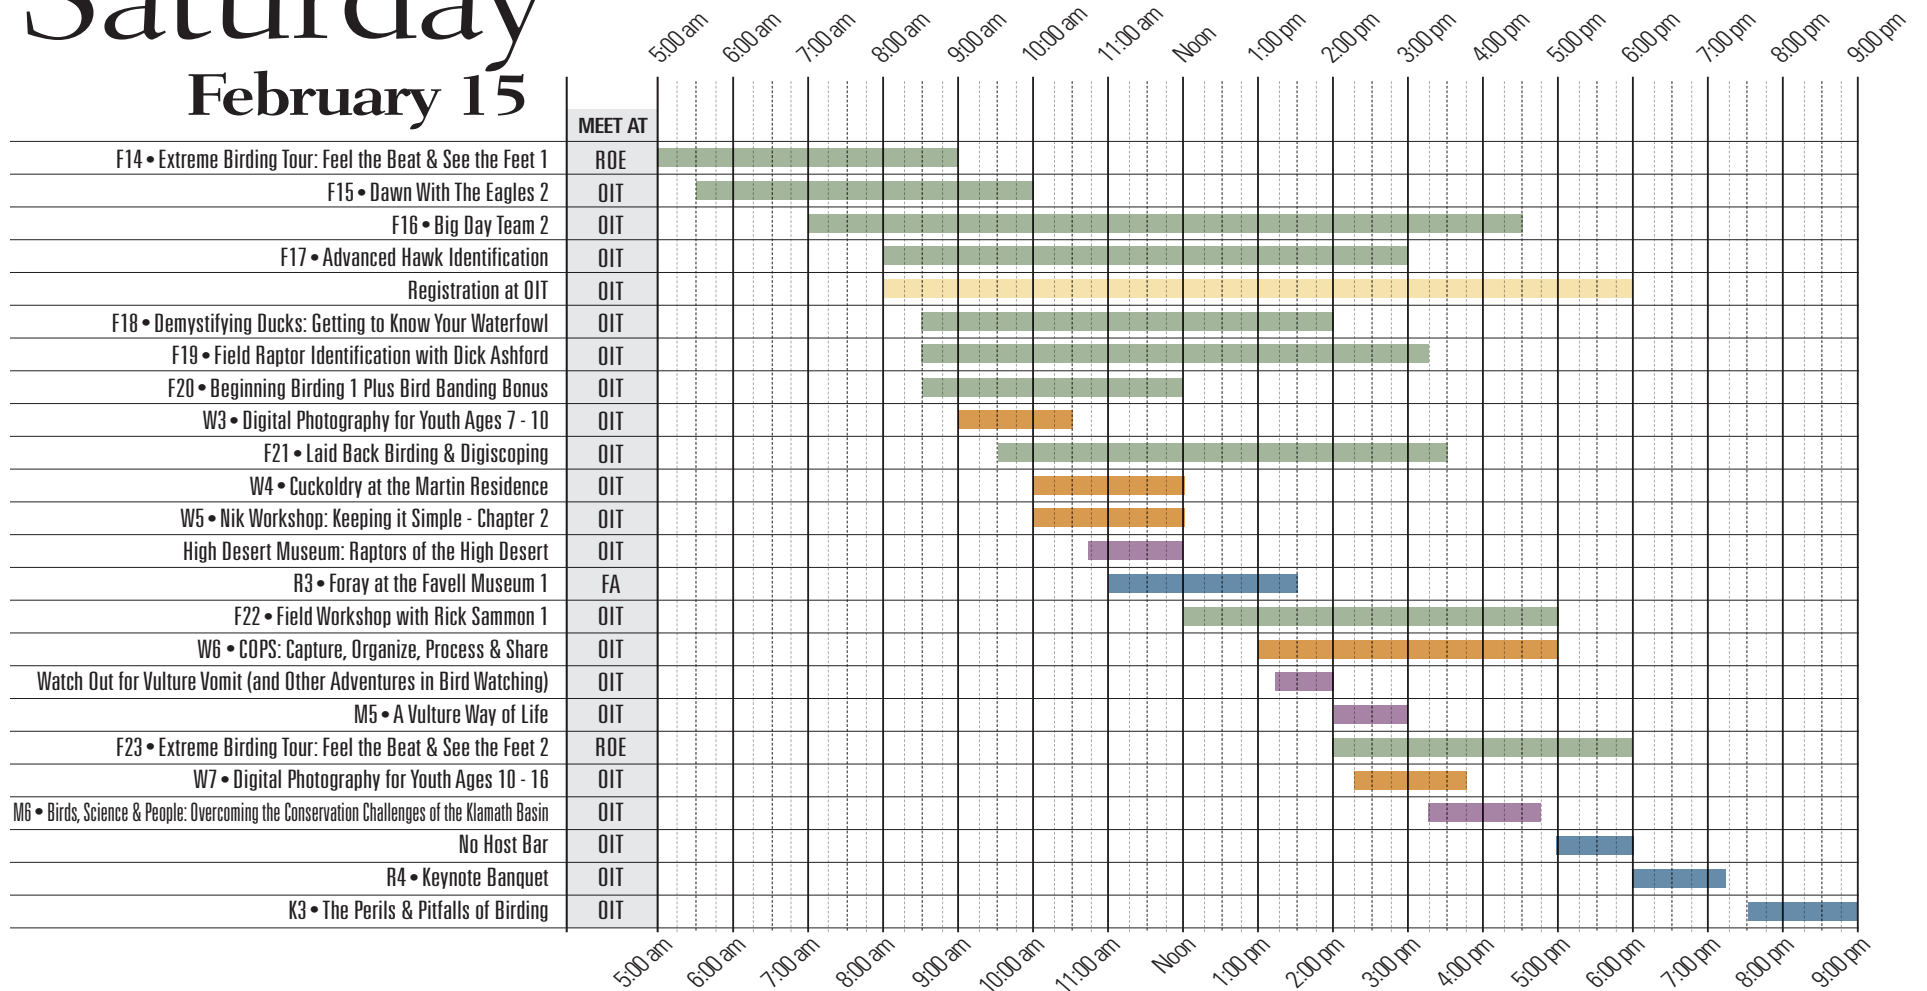

Winter Wings Festival

Schedule of Events | February 13-16, 2014 | Klamath Falls, Oregon

Key – Registration Field Trip Workshop Mini-Session Keynote or Reception
 Key for meeting place: **RY**= Lodge at Running Y Ranch, **Sh** = Shilo Inn Suites, **BW**= Best Western Olympic Inn, **OIT** = Oregon Institute of Technology, **FA** = Favell Museum, **ROE** = Roe Outfitters

Thurs. / Fri.

Winter Wings Festival

Schedule of Events | February 13-16, 2014 | Klamath Falls, Oregon

Saturday February 15

Key – Registration Field Trip Workshop Mini-Session Keynote or Reception

Key for meeting place: **RY**= Lodge at Running Y Ranch, **Sh** = Shilo Inn Suites, **BW**= Best Western Olympic Inn, **OIT** = Oregon Institute of Technology, **FA** = Favell Museum, **ROE** = Roe Outfitters

Winter Wings Festival

Schedule of Events | February 13-16, 2014 | Klamath Falls, Oregon

Sunday February 16

WinterWingsFest.org | 877-541-BIRD (2473)