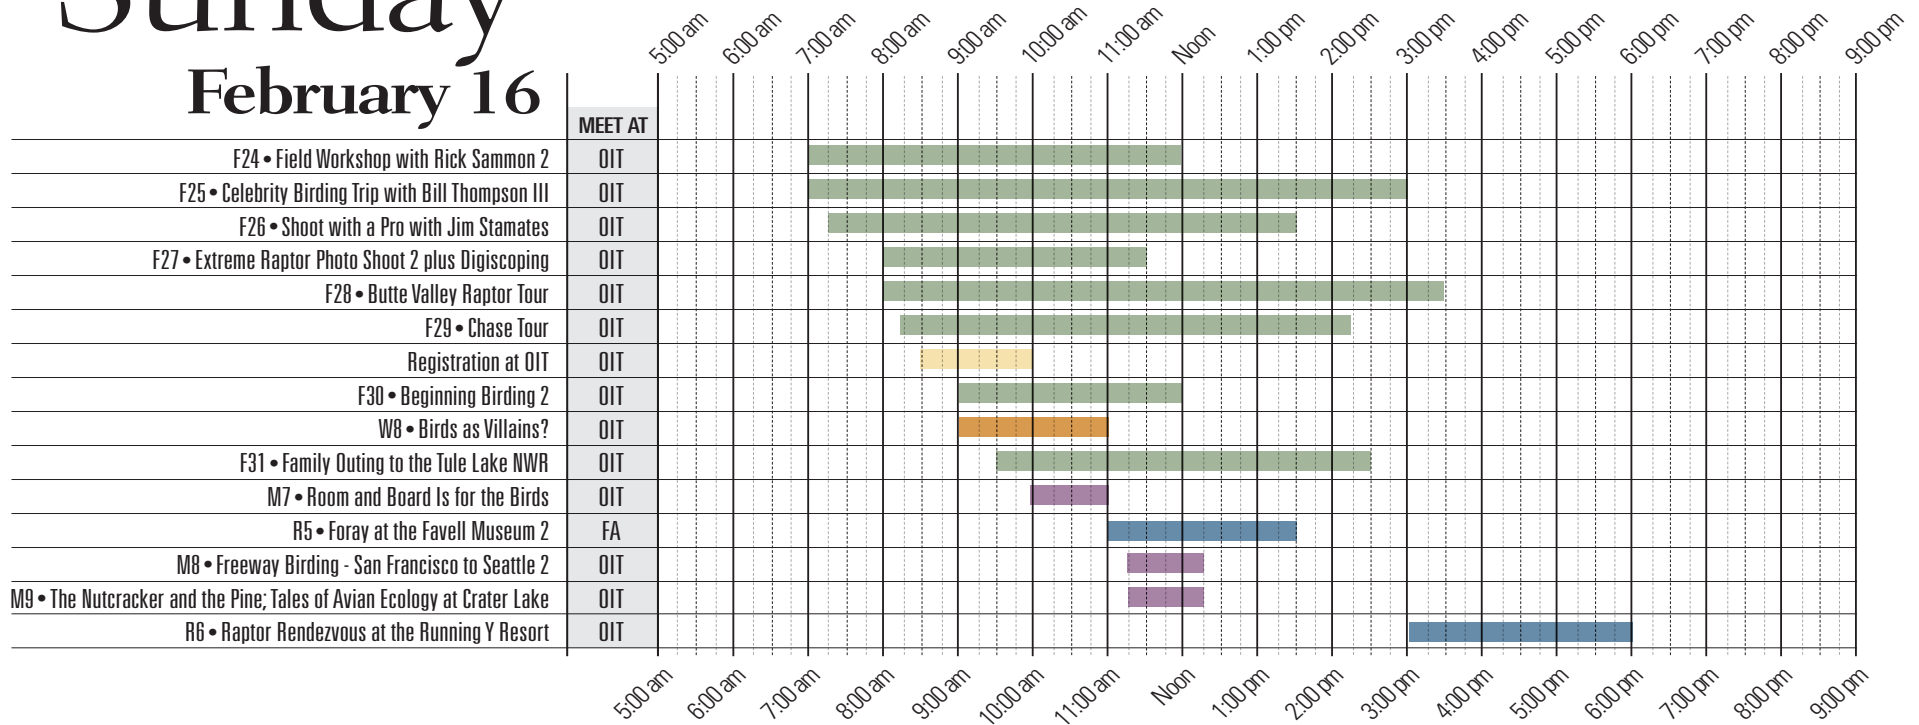

Winter Wings Festival

Schedule of Events | February 13-16, 2014 | Klamath Falls, Oregon

Key – Registration Field Trip Workshop Mini-Session Keynote or Reception
 Key for meeting place: **RY**= Lodge at Running Y Ranch, **Sh** = Shilo Inn Suites, **BW**= Best Western Olympic Inn, **OIT** = Oregon Institute of Technology, **FA** = Favell Museum, **ROE** = Roe Outfitters

Thurs. / Fri.

Winter Wings Festival

Schedule of Events | February 13-16, 2014 | Klamath Falls, Oregon

Saturday February 15

Key – Registration Field Trip Workshop Mini-Session Keynote or Reception

Key for meeting place: **RY**= Lodge at Running Y Ranch, **Sh** = Shilo Inn Suites, **BW**= Best Western Olympic Inn, **OIT** = Oregon Institute of Technology, **FA** = Favell Museum, **ROE** = Roe Outfitters

Winter Wings Festival

Schedule of Events | February 13-16, 2014 | Klamath Falls, Oregon

Sunday February 16

WinterWingsFest.org | 877-541-BIRD (2473)