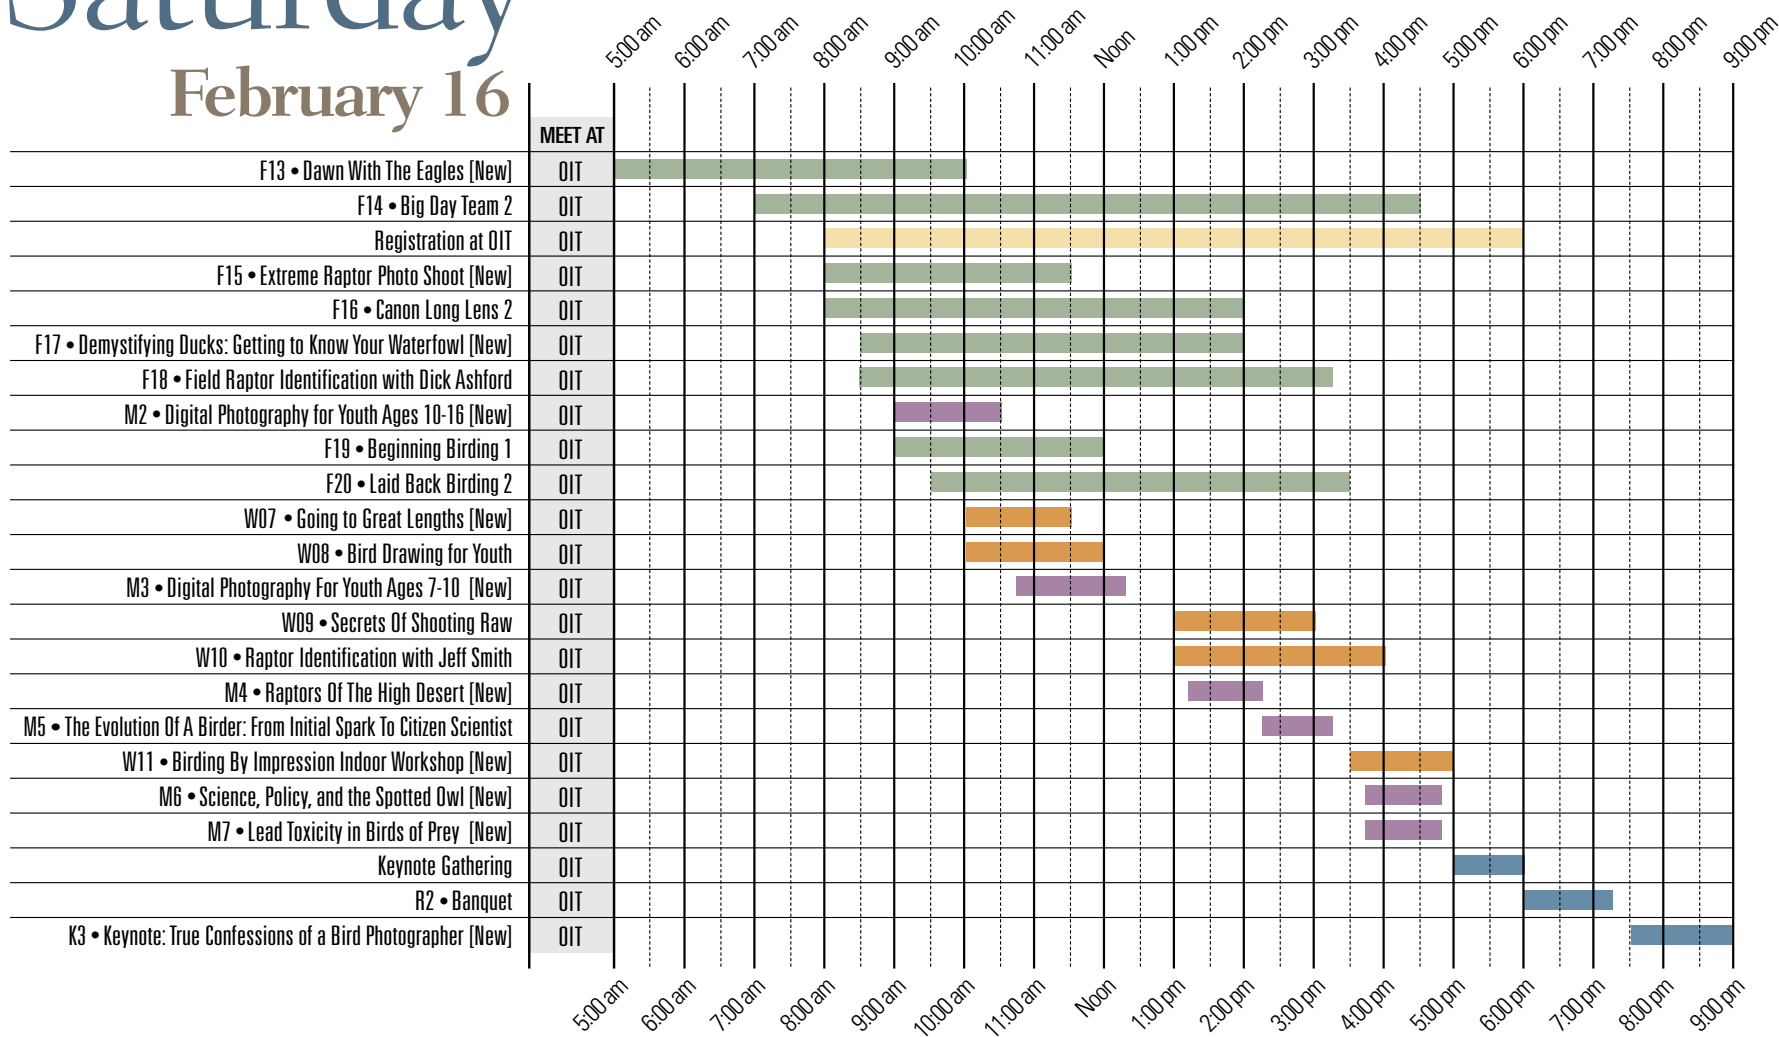

Winter Wings Festival

Klamath Falls, Oregon

Schedule of Events | February 14-17, 2013

Saturday February 16

Key— Registration Field Trip Workshop Mini-Session Keynote or Reception
Key for meeting place: **RY**= Lodge at Running Y Ranch, **Sh** = Shilo Inn Suites, **Ci**= Cimarron Inn, **OIT** = Oregon Institute of Technology

Winter Wings Festival

Klamath Falls, Oregon

Schedule of Events | February 14-17, 2013

Sunday February 17

Key — Registration Field Trip Workshop Mini-Session Keynote or Reception

Key for meeting place: **RY**= Lodge at Running Y Ranch, **Sh**= Shilo Inn Suites, **Ci**= Cimarron Inn, **OIT** = Oregon Institute of Technology