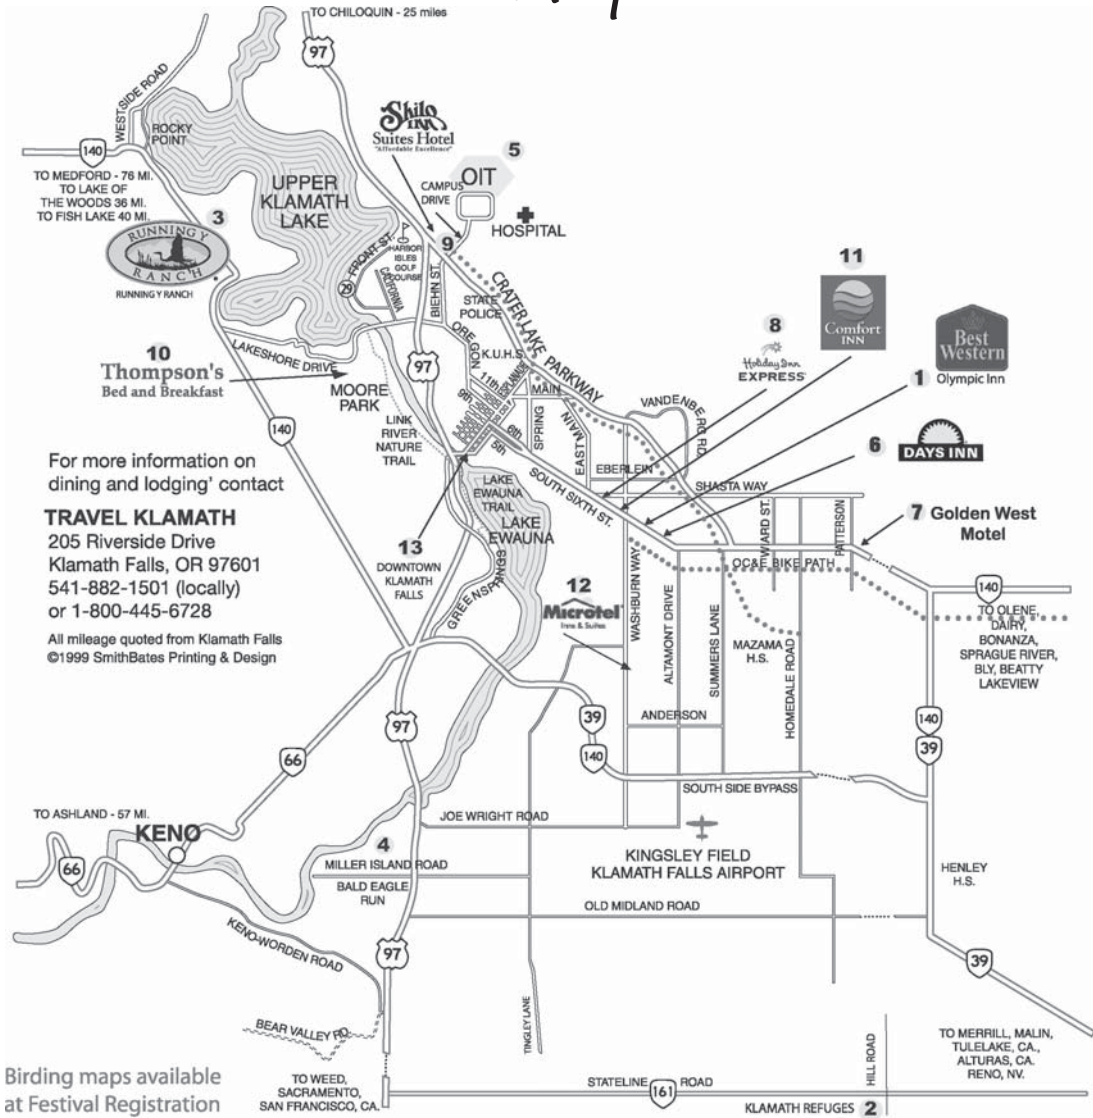

Map

Key to Festival Locations on Map

- 1. Best Western Olympic Inn**
2627 South Sixth Street, K. Falls - 1-800-600-9665
- 2. Klamath Basin National Wildlife Refuges Center**
4009 Hill Road, Tulelake, CA
- 3. Running Y Ranch & Klamath Ice Sports Rink**
5500 Running Y Rd. K. Falls, 888-850-0275
- 4. Klamath Wildlife Area,
Miller Island Refuge Headquarters**
Located south of Klamath Falls on Highway 97 0.8 miles south of milepost 279. Turn west (right) onto Miller Island Road.
- 5. Oregon Institute of Technology (OIT)**
3201 Campus Drive , K. Falls
- 6. Days Inn**
3612 South Sixth Street, K. Falls -541-882-8864
- 7. Golden West Hotel**
6402 S. Sixth St, K. Falls, 541-882-1758
- 8. Holiday Inn Express Hotel and Suites,**
2500 S. Sixth St, K. Falls , 541-884-9999
- 9. Shilo Inn Suites Hotel**
2500 Almond Street, K. Falls, (800) 222-2244
- 10. Thompson's Bed and Breakfast,**
1420 Wild Plum Ct., St, K. Falls,
541-882- 7938
- 11. Comfort Inn,**
2500 S. Sixth St, St, K. Falls, 541-882-1111
- 12. Microtel Inn and Suites,**
2716 Dakota Court, K. Falls, 541-273-0206
- 13. DOWNTOWN KLAMATH FALLS**
Art Association
 120 Riverside Drive, near Favell Museum,
 K. Falls
Klamath County Museum
 1451 Main Street, K. Falls